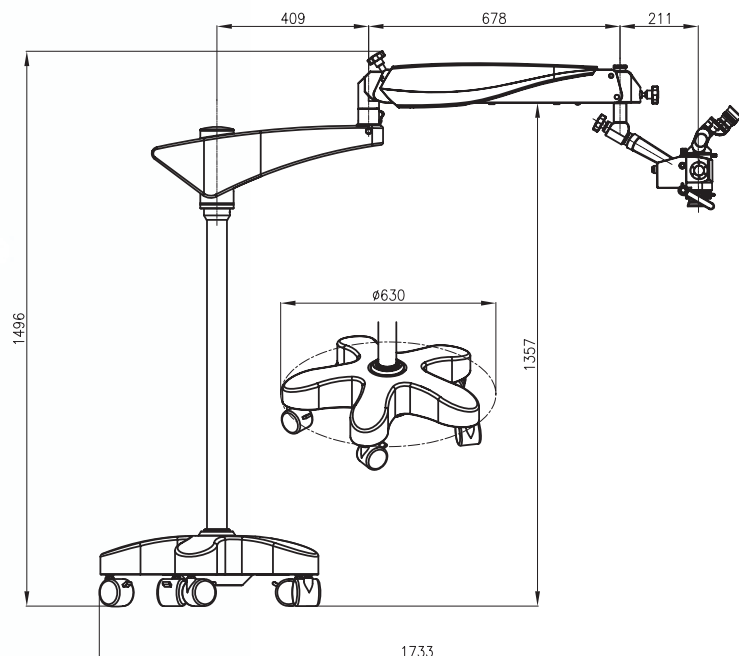

EAR TOILET PACK

OPERATING MICROSCOPE

Alltton YSX LED Operating Microscope

ALLTTON is proud to offer YSX series of operation microscopes. Precise structure, modern appearance and LED illumination system. Offering excellent parfocal, large field view, precise and clear three dimensional images. The YSX series of operation microscopes have optional working distances and magnification and are suitable for numerous departments including ophthalmology, stomatology, gynaecology, ENT and surgery.

- 1500mm Super long pantograph arm offers a wide operation space
- Four different working distances: 200mm, 250mm, 300mm, 400mm
- Smooth turret 3-step magnification pod
- Field diameter: 7.88mm-81mm
- Magnification: 2.4X-12X
- Green and blue filter selection
- 10W LED illumination
- 20,000 hours LED lifespan
- 50,000 Lux object illumination
- Power supply voltage: 90V/60HZ-250V/50HZ

Code	Description	Colour	Length	Material	QTY
NZ3238100	Semi-Disposable Suction Controller, Non Sterile	Black	39mm	ABS	10

Micro Ear Suction Cannula

Suction tubes for suction of fluid and other media from the ear.